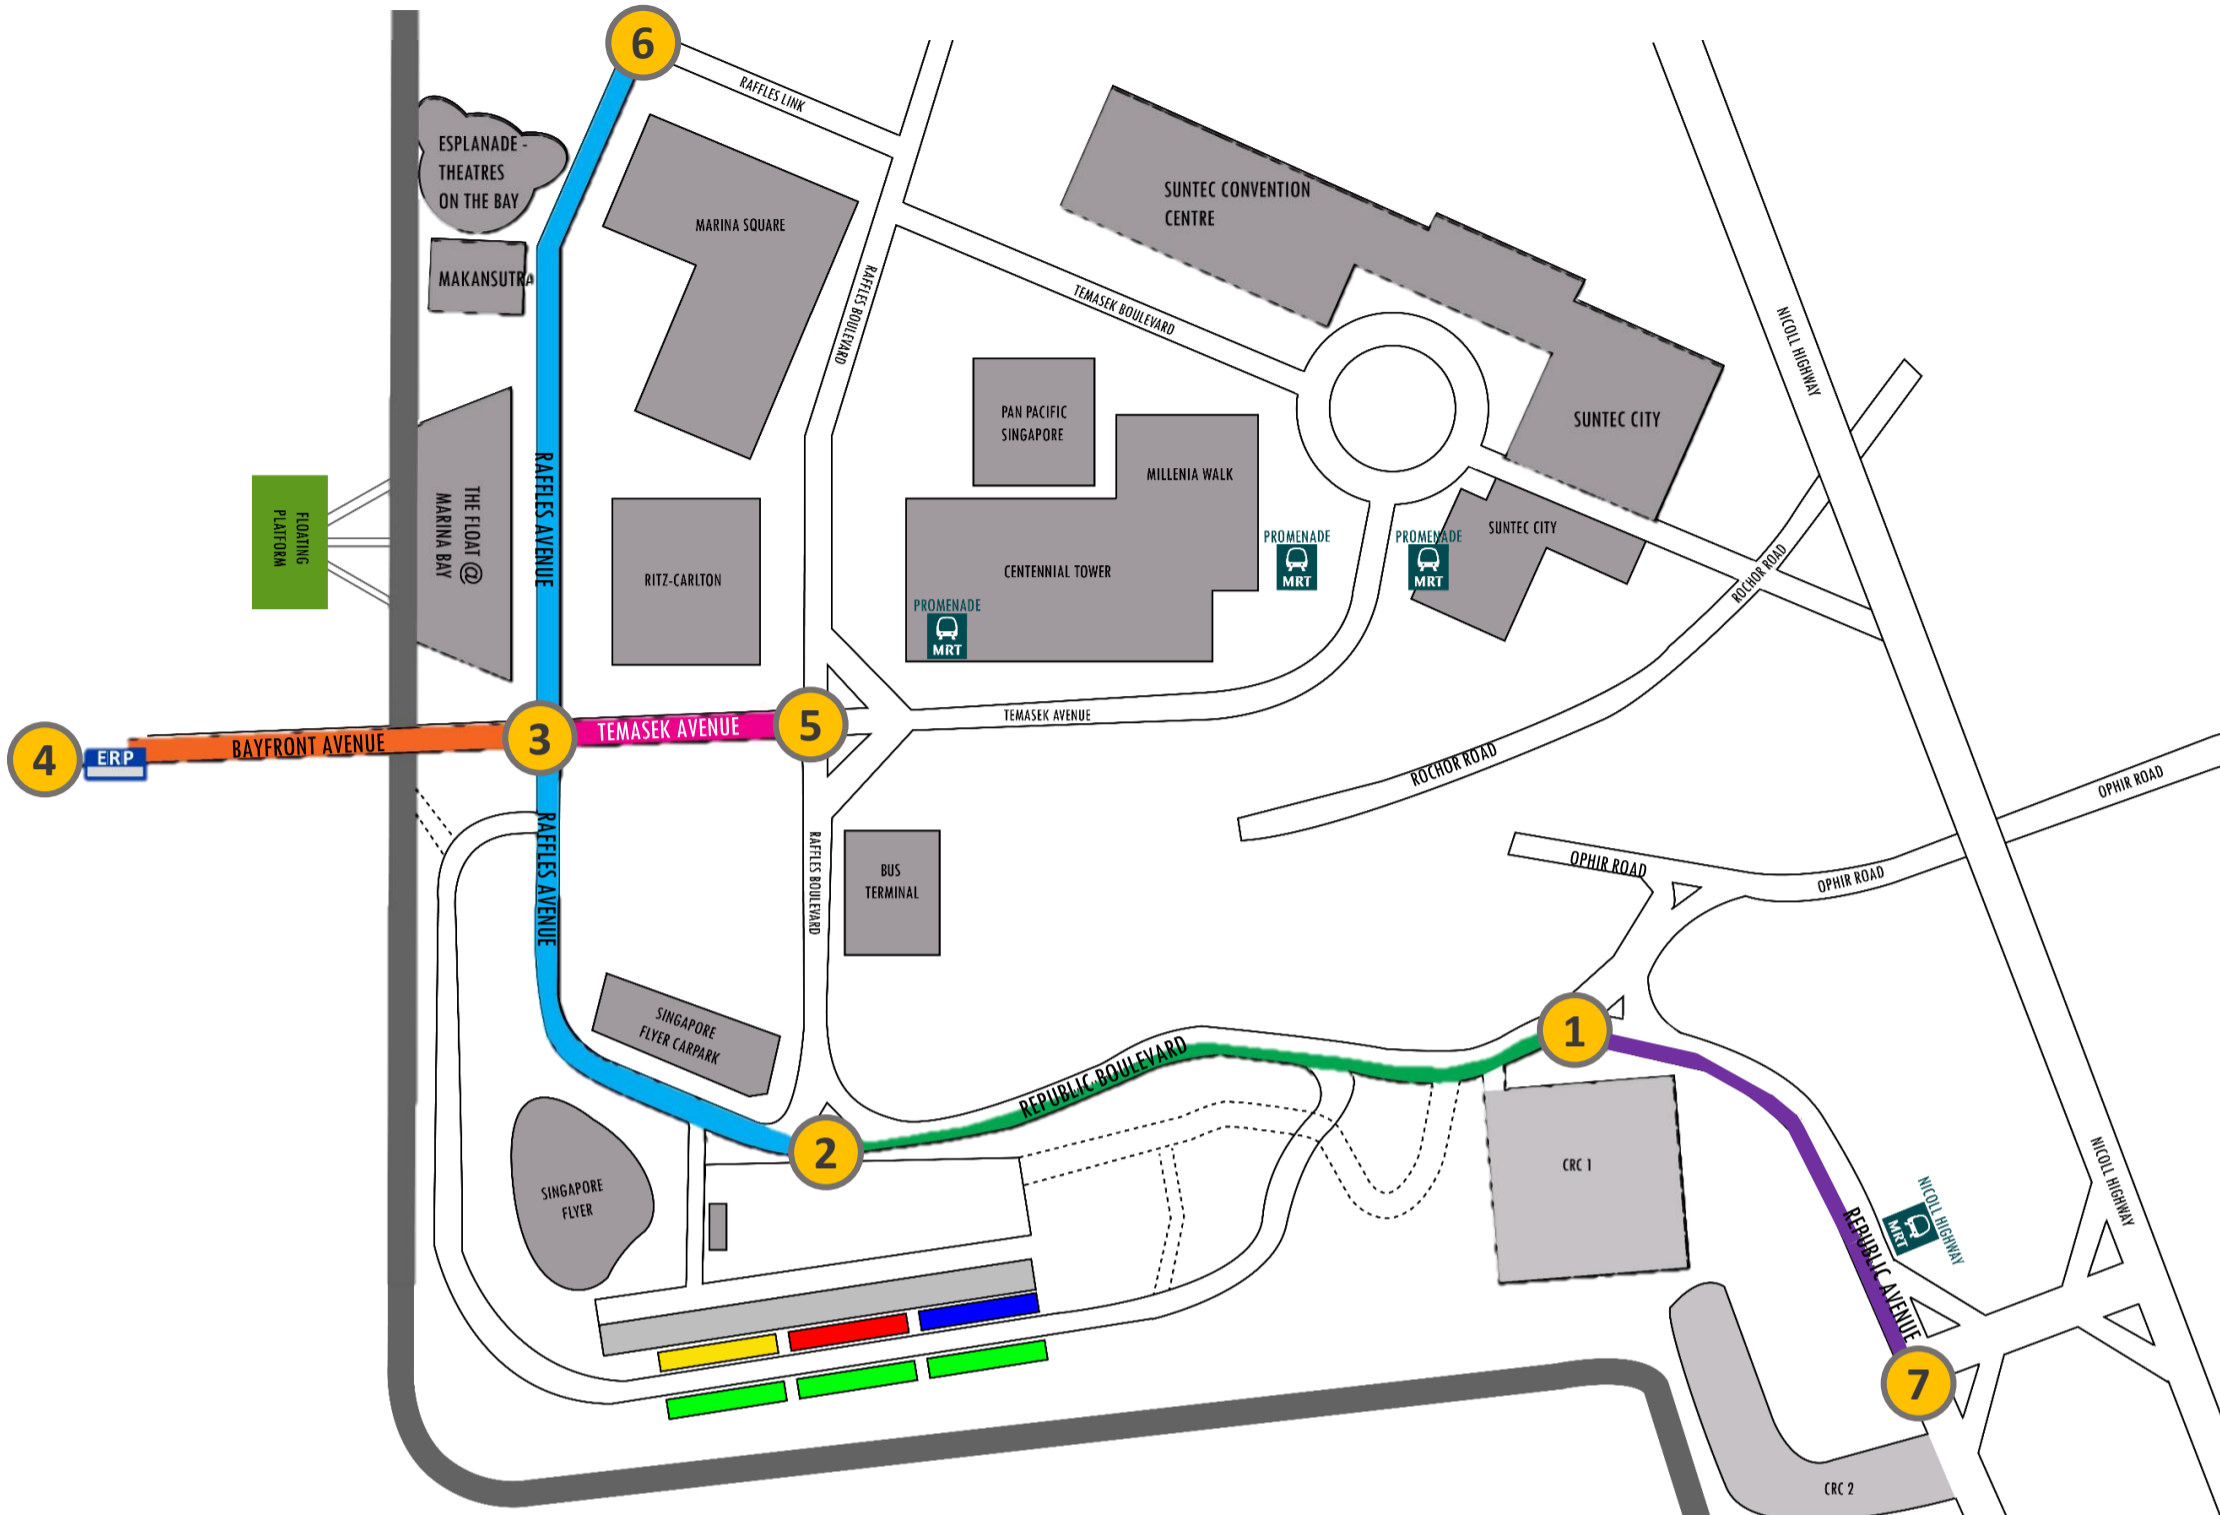

Chingay 2018 Road Closures

Roads (Full Carriage Road Closure)	10 Feb 2018 (NE Show)	23 Feb 2018 (Parade 1)	24 Feb 2018 (Parade 2)
1 → 2 Republic Boulevard Towards Raffles Boulevard	1700hrs to 0200hrs (11 Feb)	1800hrs to 0300hrs (24 Feb)	1800hrs to 0300hrs (25 Feb)
2 → 3 Raffles Avenue Towards Junction of Bayfront Ave and Temasek Ave	1700hrs to 0200hrs (11 Feb)	1800hrs to 0300hrs (24 Feb)	1800hrs to 0300hrs (25 Feb)
3 → 6 Raffles Ave Towards Esplanade Dr	1800hrs to 0200hrs (11 Feb)	1900hrs to 0300hrs (24 Feb)	1900hrs to 0300hrs (25 Feb)
3 → 4 Bayfront Avenue Towards MBS	1800hrs to 0200hrs (11 Feb)	1900hrs to 0300hrs (24 Feb)	1900hrs to 0300hrs (25 Feb)
4 → 3 Bayfront Avenue Towards Suntec City	1800hrs to 0200hrs (11 Feb)	1900hrs to 0300hrs (24 Feb)	1900hrs to 0300hrs (25 Feb)
3 → 5 Temasek Avenue Towards Suntec City	1800hrs to 0200hrs (11 Feb)	1900hrs to 0300hrs (24 Feb)	1900hrs to 0300hrs (25 Feb)
5 → 3 Temasek Avenue Towards MBS	1800hrs to 0200hrs (11 Feb)	1900hrs to 0100hrs (24 Feb)	1900hrs to 0300hrs (25 Feb)
7 → 1 Republic Avenue Towards Republic Boulevard (One lane)	1700hrs to 0200hrs (11 Feb)	1800hrs to 0300hrs (24 Feb)	1800hrs to 0300hrs (25 Feb)