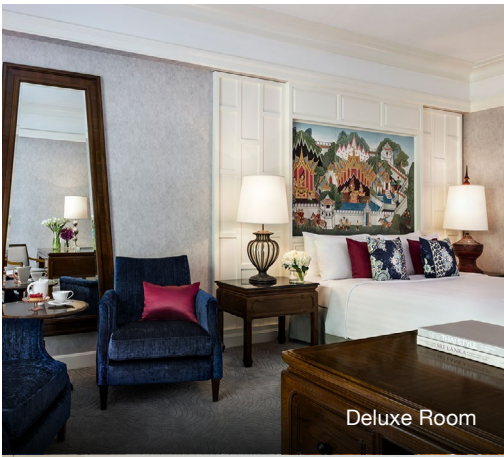

DISCOVER REDEFINED THAI LUXURY  
IN THE HEART OF BANGKOK.

Deluxe Room

Premier Room

Anantara Presidential Suite

Garden Terrace Suite

One Bedroom Suite

Two Bedroom Jim Thompson Explorer Suite

Experience the iconic Anantara Siam Bangkok Hotel like never before with newly renovated rooms and suites.

**OLD ROOM CATEGORIES**

- Deluxe Room
- Deluxe View Room
- Premier Room
- Premier View Room
- Deluxe Kasara
- Premier Kasara
- Junior Suite
- Garden Terrace Room
- Garden Terrace Suite
- One Bedroom Suite
- One Bedroom Corner Suite
- Two Bedroom Family Suite
- Two Bedroom Jim Thompson Explorer Suite
- Anantara Presidential Suite

**NEW ROOM CATEGORIES**

- Deluxe Room
- 
- Premier Room
- 
- Kasara Club Room
- 
- Siam Suite
- Garden Terrace Room
- Garden Terrace Suite
- One Bedroom Suite
- One Bedroom Corner Suite
- Two Bedroom Family Suite
- Two Bedroom Jim Thompson Explorer Suite
- Anantara Presidential Suite